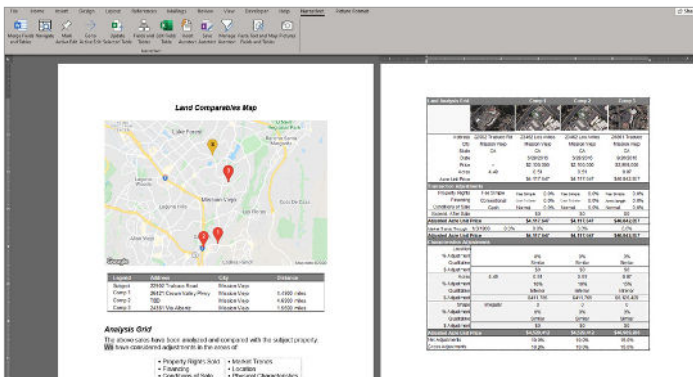

Expansive Database

- Search and manage your properties with advanced saved and map searches.
- Robust standardized data capture — over 600 valuation-specific fields.
- Create custom fields, calculations, dropdowns, and custom data entry views to support your specialty property type.

Fully Integrated

- Automatic comparables maps.
- Maps exhibits and screenshots seamlessly flow into reports — eliminating the need for manual insertion.
- Property research automatically imports into your reports.