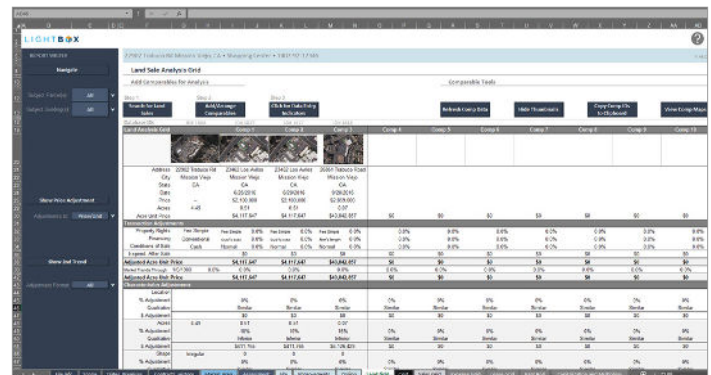

lightboxre.com

LIGHTBOX

LOCATE. ANALYZE. ACT.