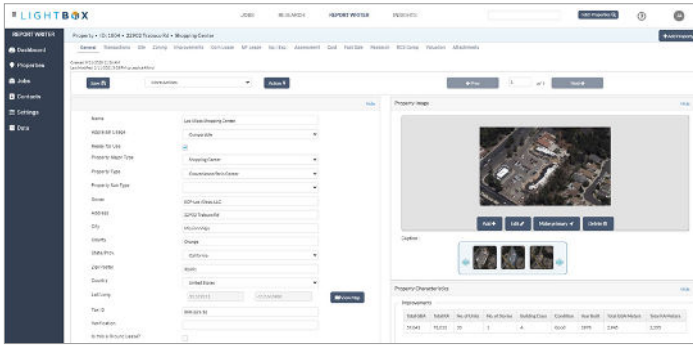

CASHFLOW

Easy to Use, Robust Cash Flow Analysis

Cloud-based

- Securely access your comparables, jobs, and contacts from anywhere.
- Save your subject data from Excel back to the database for use as a comparable later on.
- Bulk import of comparables into the web database.
- Share comps with any other LightBox Valuation client that opts-in to share with your firm.

Expansive Database

- Search and manage your properties with advanced saved and map searches.
- Robust standardized data capture — over 600 valuation-specific fields.
- Create custom fields, calculations, dropdowns, and custom data entry views to support your specialty property type.

Fully Integrated

- Automatic comparables maps.
- Maps exhibits and screenshots seamlessly flow into reports — eliminating the need for manual insertion.
- Property research automatically imports into your reports.