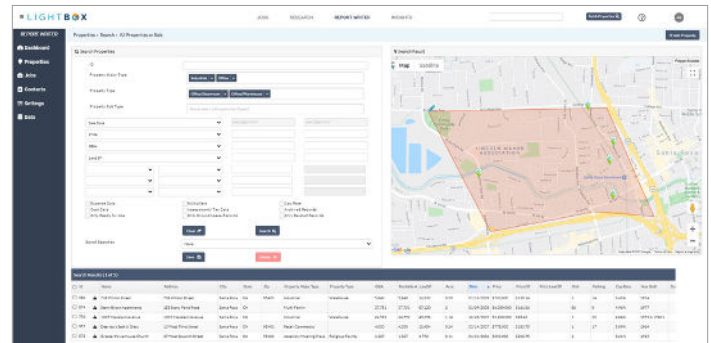

CASHFLOW

Easy to Use, Robust Cash Flow Analysis

Cloud-based

- Securely access your comparables, jobs, and contacts from anywhere.
- Save your subject data from Excel back to the database for use as a comparable later on.
- Bulk import of comparables into the web database.
- Share comps with any other LightBox Valuation client that opts-in to share with your firm.

Expansive Database

- Search and manage your properties with advanced saved and map searches.
- Robust standardized data capture — over 600 valuation-specific fields.
- Create custom fields, calculations, dropdowns, and custom data entry views to support your specialty property type.

Fully Integrated

- Automatic comparables maps.
- Maps exhibits and screenshots seamlessly flow into reports — eliminating the need for manual insertion.
- Property research automatically imports into your reports.